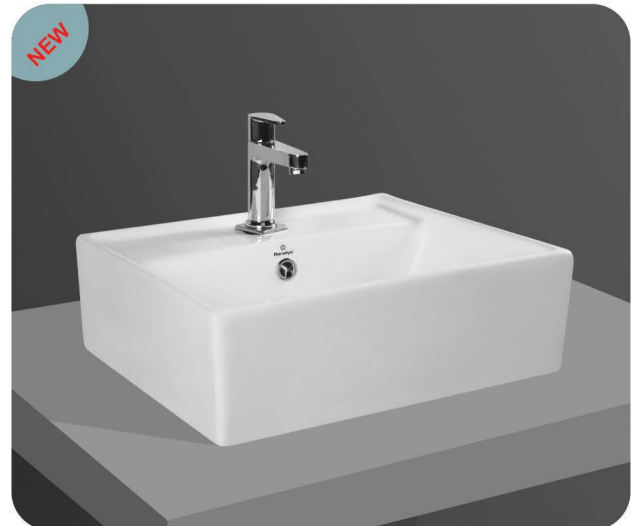

ITLY (Thin Rim)

Size : 445x410x100mm

WHITE

₹ 3625

CELL	WHITE
Size : 505x405x140mm	₹ 3995

LEO	WHITE
Size : 480x375x135mm	₹ 2300

SHIFT	WHITE
Size : 490x350x136mm	₹ 3555

REPOSE	WHITE
Size : 460x415x160mm	₹ 3525