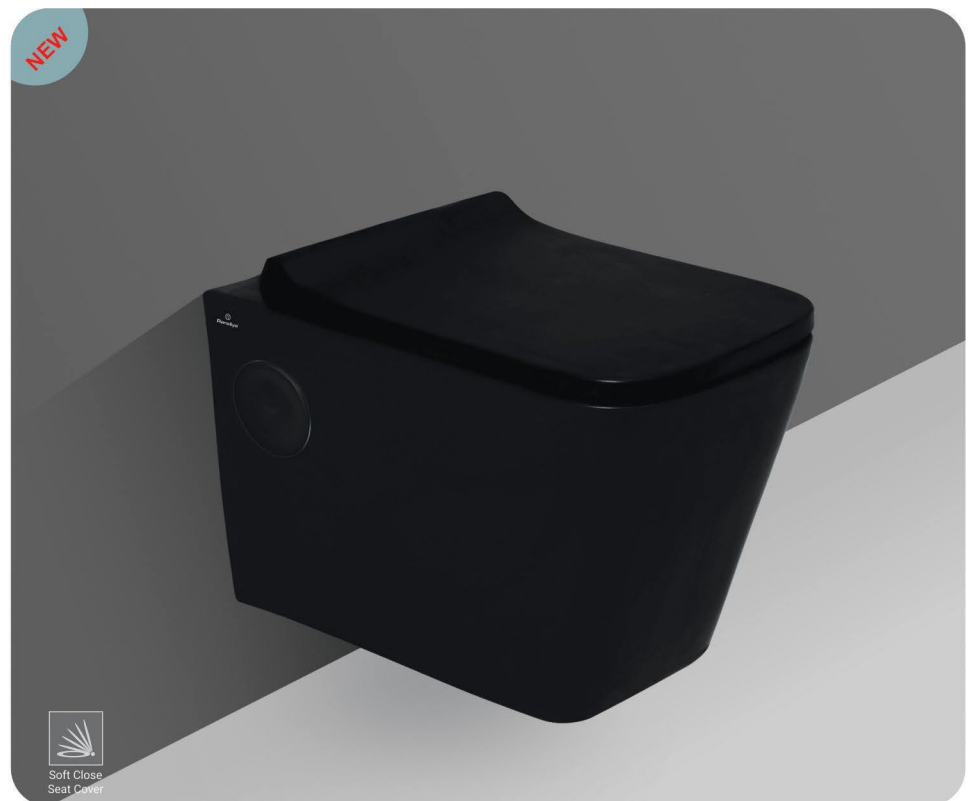

Under Counter Basins
PAGE 25

Pans
PAGE 25

Urinals
PAGE 26

Cistern & Seat Cover
PAGE 27

Accessories
PAGE 28

SIMO BLACK	BLACK
Size : 750x355x675mm	₹ 18595

JET BLACK	BLACK
Size : 510x355x340mm	₹ 12995

MARIYA BLACK